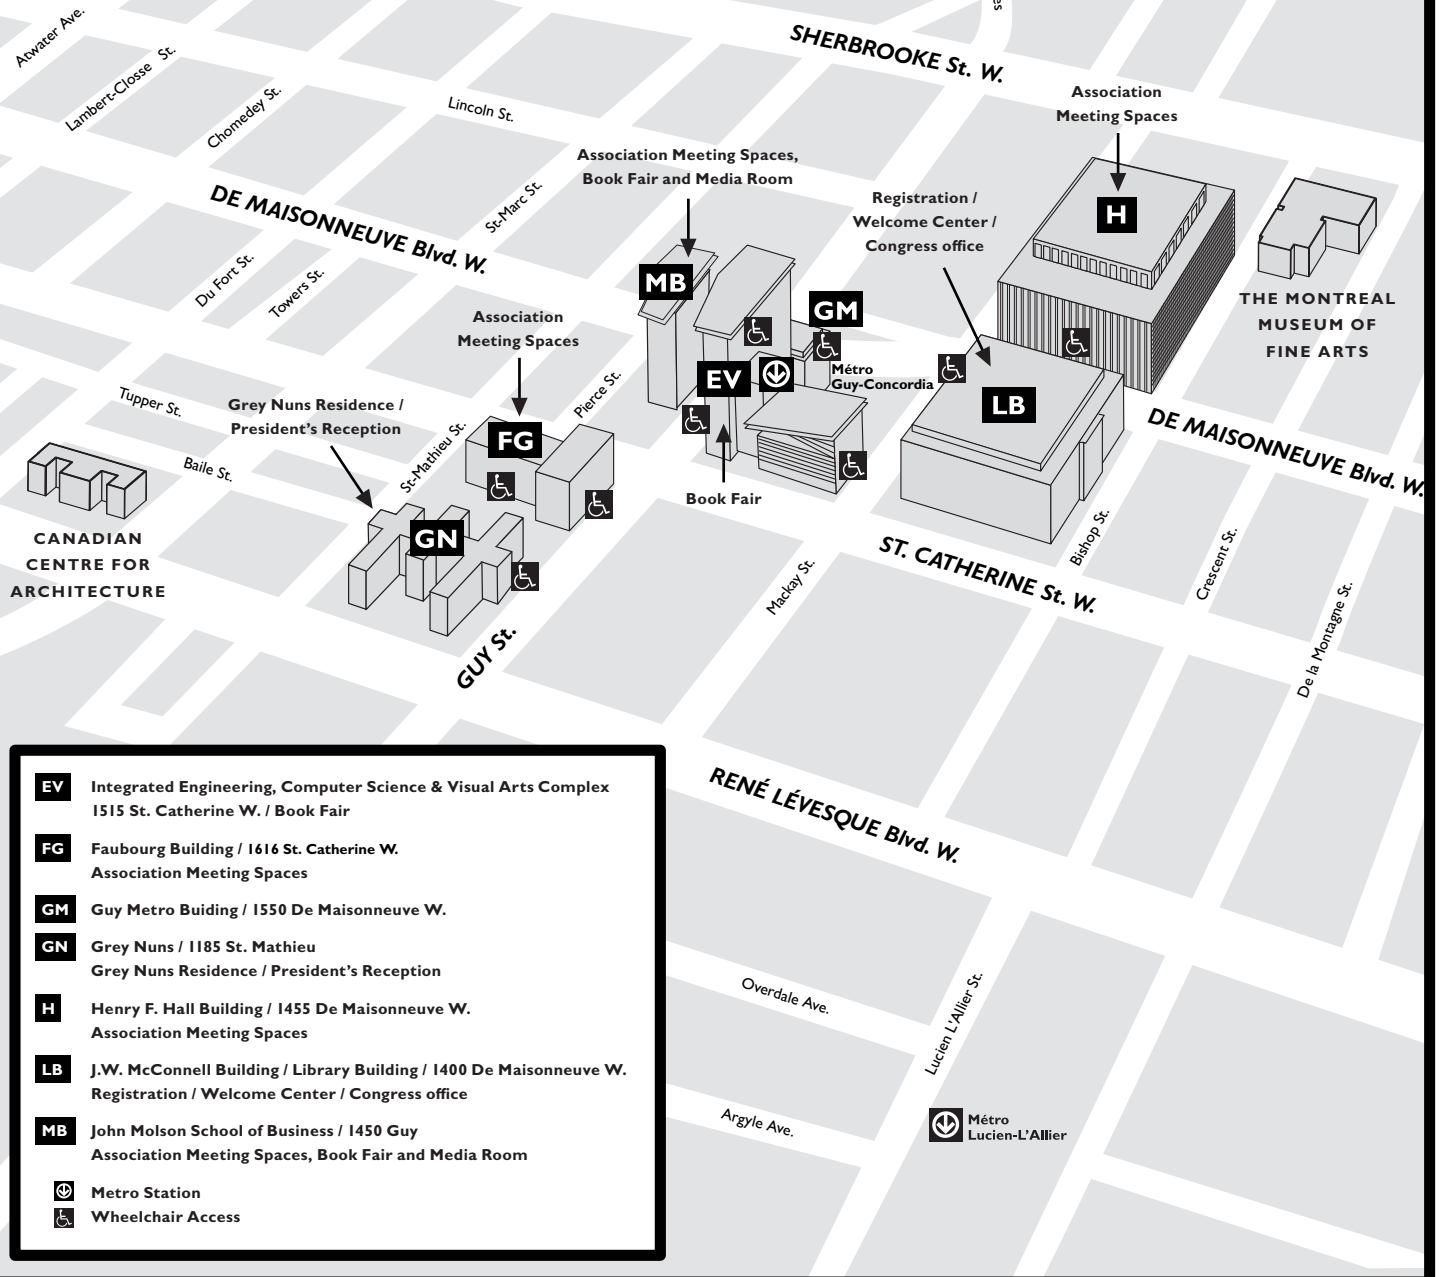

Sir George Williams Campus

1455 De Maisonneuve Blvd. West H3G 1M8

- EV** Integrated Engineering, Computer Science & Visual Arts Complex
1515 St. Catherine W. / Book Fair
- FG** Faubourg Building / 1616 St. Catherine W.
Association Meeting Spaces
- GM** Guy Metro Building / 1550 De Maisonneuve W.
- GN** Grey Nuns / 1185 St. Mathieu
Grey Nuns Residence / President's Reception
- H** Henry F. Hall Building / 1455 De Maisonneuve W.
Association Meeting Spaces
- LB** J.W. McConnell Building / Library Building / 1400 De Maisonneuve W.
Registration / Welcome Center / Congress office
- MB** John Molson School of Business / 1450 Guy
Association Meeting Spaces, Book Fair and Media Room
-  Metro Station
-  Wheelchair Access